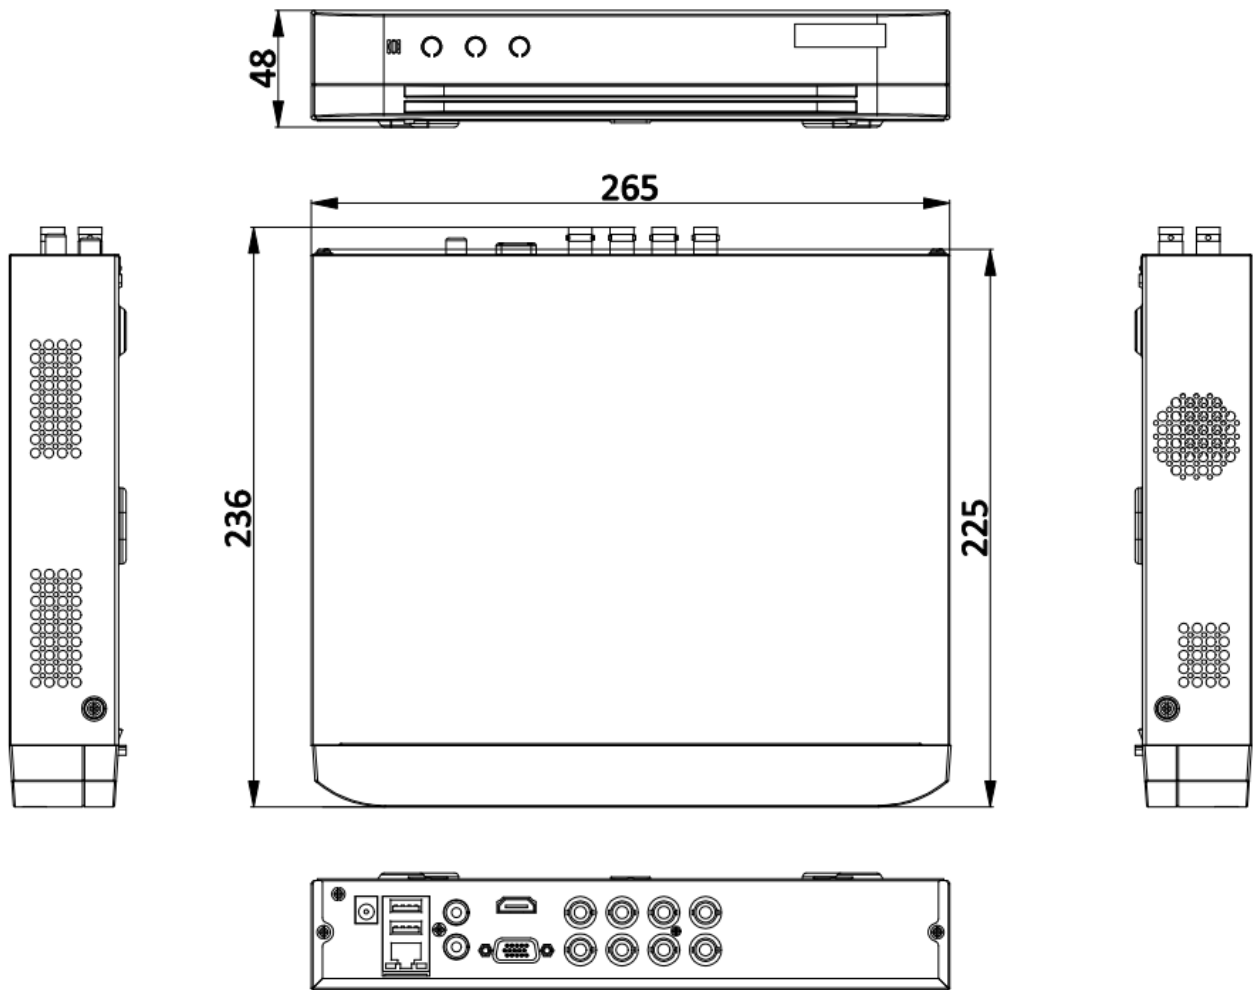

AHD Input	5 MP(2560 × 1944)@20 fps, 5 MP(2560 × 1944)@12 fps, 4 MP(2560 × 1440)@30 fps, 4 MP(2560 × 1440)@25 fps, 1080p@30 fps, 1080p@25 fps, 720p@30 fps, 720p@25 fps
HDCVI Input	8 MP(3840 × 2160)@15 fps, 8 MP(3840 × 2160)@12 fps, 5 MP(2592 × 1944)@20 fps, 4 MP(2560 × 1440)@30 fps, 4 MP(2560 × 1440)@25 fps, 1080p@30 fps, 1080p@25 fps, 720p@30 fps, 720p@25 fps
CVBS Input	PAL/NTSC
HDMI Output	1-ch, 4K (3840 × 2160)/30Hz, 2K (2560 × 1440)/60Hz, 1920 × 1080/60Hz, 1280 × 1024/60Hz, 1280 × 720/60Hz
VGA Output	1-ch, 1920 × 1080/60Hz, 1280 × 1024/60Hz, 1280 × 720/60Hz
Video Output Mode	HDMI/VGA simultaneous output
Audio Input	1-ch, RCA (2.0 Vp-p, 1 K $\Omega$ ) 8-ch via coaxial cable
Audio Output	1-ch, RCA (Linear, 1 K $\Omega$ )
Two-Way Audio	1-ch, RCA (2.0 Vp-p, 1 K $\Omega$ ) (using the audio input)
Synchronous Playback	8-ch
<b>Network</b>	
Total Bandwidth	128 Mbps
Network Protocol	TCP/IP, PPPoE, DHCP, Hik-Connect, DNS, DDNS, NTP, SADP, NFS, iSCSI, UPnP™, HTTPS, ONVIF
Remote Connection	64
Network Interface	1, RJ45 10/100/1000 Mbps self-adaptive Ethernet interface
Wi-Fi	Connectable to Wi-Fi network by Wi-Fi dongle through USB interface
<b>Auxiliary Interface</b>	
SATA	1 SATA interface
Capacity	Up to 10 TB capacity for each disk
USB Interface	Rear panel: 2 × USB 2.0
<b>General</b>	
Power Supply	12 VDC, 2 A
Consumption	≤ 10 W (without HDD)
Working Temperature	-10 °C to +55 °C (+14 °F to +131 °F)
Working Humidity	10% to 90%
Dimension (W × D × H)	265 × 225 × 48 mm (10.4 × 8.9 × 1.9 inch)
Weight	≤ 1.6 kg (without HDD, 3.5 lb.)

## Dimension

scale/1:1;Unit/mm