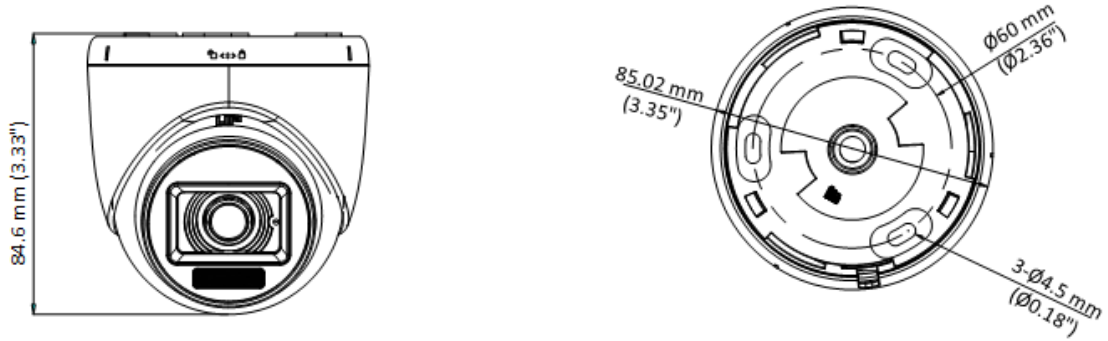

▪ Specification

Camera	
Image Sensor	4K CMOS
Max. Resolution	3840 (H) × 2160 (V)
Min. Illumination	0.01 Lux @ (F1.6, AGC ON), 0 Lux with IR
Shutter Time	PAL: 1/12.5 s to 1/50, 000 s NTSC: 1/15 s to 1/50, 000 s
Day & Night	ICR
Angle Adjustment	Pan: 0 to 360°, Tilt: 0 to 75°, Rotation: 0 to 360°
Signal System	PAL/NTSC
Lens	
Lens Type	2.8 mm and 3.6 mm fixed focal lens
Focal Length & FOV	2.8 mm, horizontal FOV: 108°, vertical FOV: 59°, diagonal FOV: 127° 3.6 mm, horizontal FOV: 88°, vertical FOV: 44°, diagonal FOV: 105°
Lens Mount	M12
Illuminator	
Supplement Light Type	White Light,IR
Supplement Light Range	IR : Up to 20 m White Light : Up to 20 m
Image	
Image Settings	Brightness, Sharpness, Smart IR
Frame Rate	TVI: 8 MP @12.5 fps, 8 MP @15 fps, 4 MP @25 fps, 4 MP @30fps, 2 MP @25 fps, 2 MP @30 fps AHD: 8MP@15fps CVI: 8MP@12.5fps, 8MP@15fps CVBS: PAL/NTSC
Day/Night Mode	Auto/Color/BW (Black and White)
Wide Dynamic Range (WDR)	Digital WDR
Image Enhancement	DWDR/BLC/HLC/Global
White Balance	Auto/Manual
AGC	Yes
Interface	
Video Output	Switchable TVI/AHD/CVI/CVBS
General	
Power	12 VDC ± 25%, 0.33 A, max. 4 W,*You are recommended to use one power adapter to supply the power for one camera.
Material	Plastic
Dimension	84.6 mm × Ø85.02 mm (3.33" × Ø3.35")
Weight	Approx. 160 g (0.35 lb.)
Operating Condition	-40 °C to 60 °C (-40 °F to 140 °F), humidity: 90% or less (non-condensation)
Communication	HIKVISION-C
Language	English

▪ Available Model

DS-2CE76U0T-LPF(2.8mm)

DS-2CE76U0T-LPF(3.6mm)

▪ **Dimension**

▪ **Accessory**

▪ **Optional**

DS-1272ZJ-110-TRS Wall mount	DS-1275ZJ-SUS Vertical pole mount	DS-1276ZJ-SUS Corner mount	DS-1280ZJ-XS Junction box